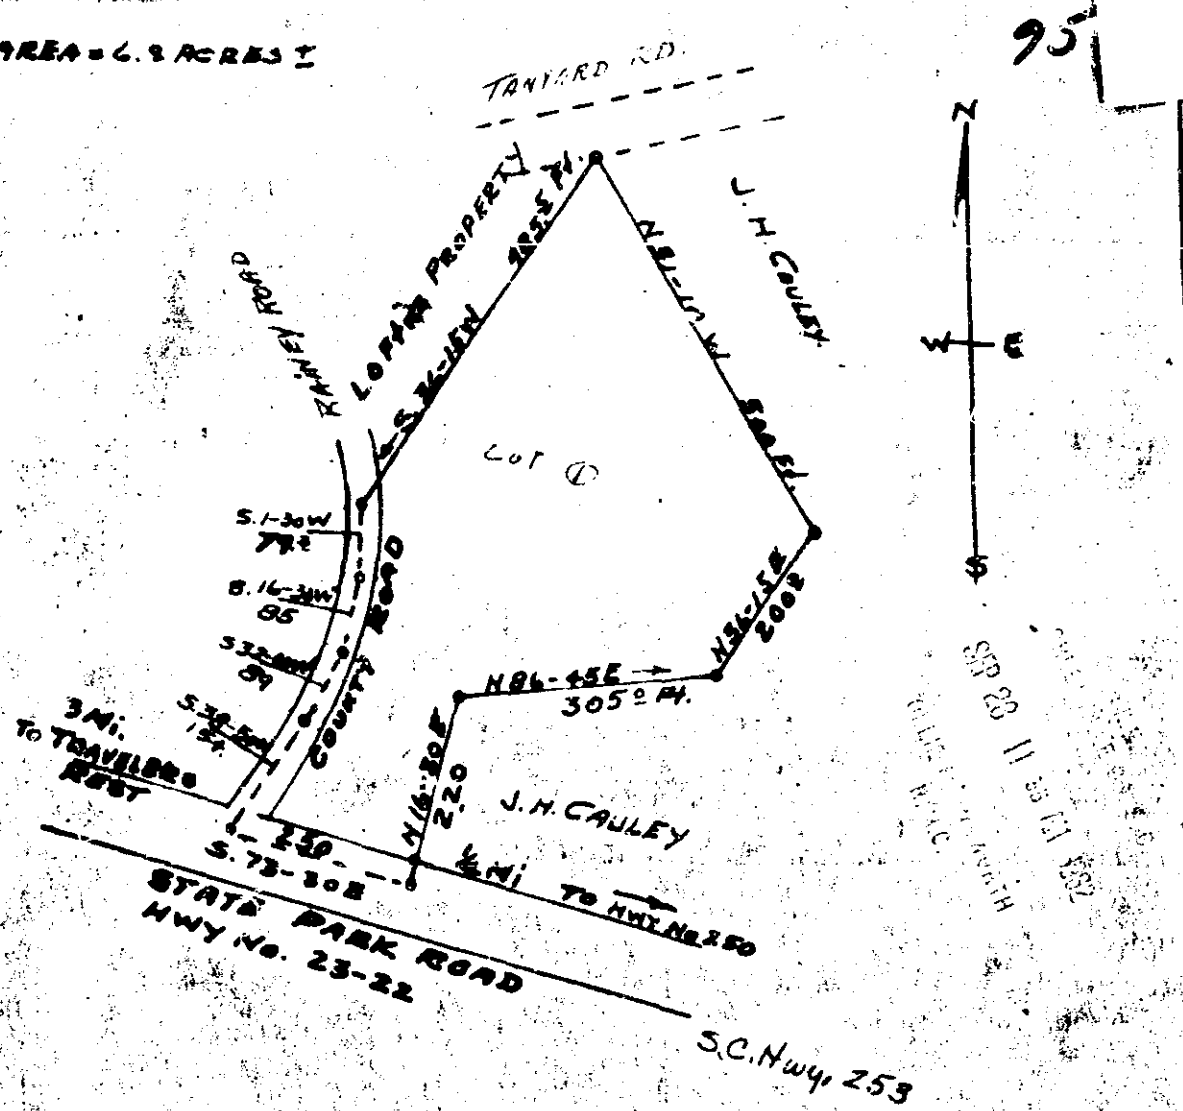

Plat Book-XX-Page 75C

AREA = 6.8 ACRES ±

PLAT OF PROPERTY OF
J. H. CAULEY.
 CHICK SPR. TWP. GREENVILLE CO.
 SOUTH CAROLINA
 SEPT. 22 1962

SURVEY BY
Terry J. Hill
 No. 104

SEP 28 1962

X 71 - 75 50

8575 filed this 28 day of Sept 1962
 and Recorded in Plat XX Page 75 of 111
C. S. Kemworth
 Register-Recorder Greenville County, S. C.